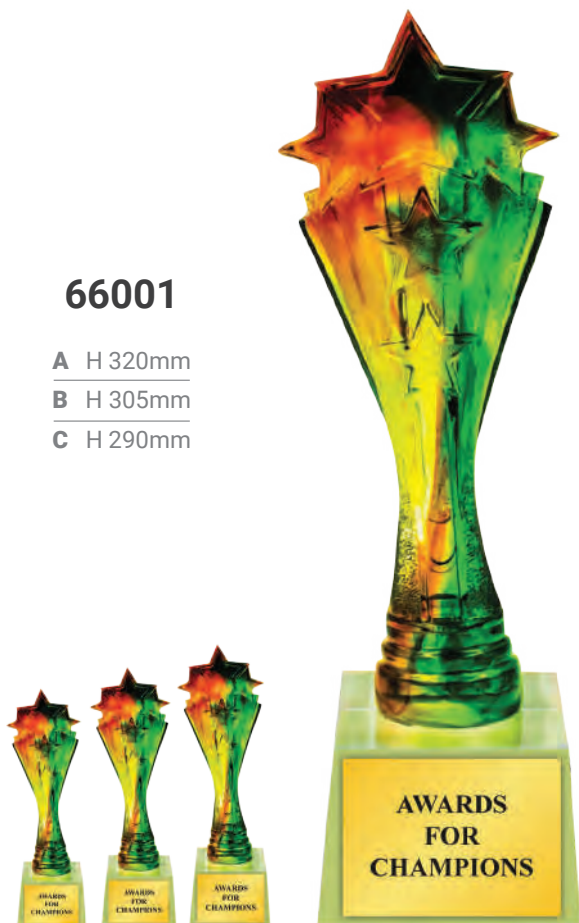

LIU LI TROPHY

66001

- A H 320mm
- B H 305mm
- C H 290mm